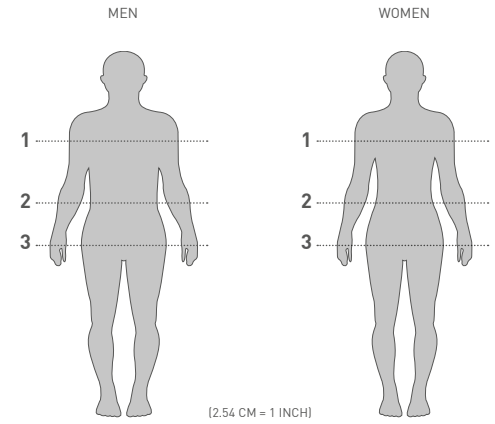

MEN'S SIZE CHART - TOPS

	XS	S	M	L	XL	2XL
Chest	31 - 33"	34 - 37"	37 - 40"	40 - 44"	44 - 48"	48 - 52"
Hip	32 - 34"	35 - 37"	37 - 40"	40 - 44"	44 - 48"	48 - 51"
EU	46"	48"	50"	52"	54"	56"

WOMEN'S SIZE CHART - TOPS

	XS	S	M	L	XL
Chest	30 - 32"	33 - 35"	36 - 37"	38 - 40"	41 - 43"
Hip	34 - 36"	37 - 38"	39 - 41"	42 - 43"	44 - 46"
UK	6 - 8	8 - 10	10 - 12	12 - 14	16 - 18
EU	34	36	38	40	42
France	36	38	40	42	44
Italy	40	42	44	46	48

WOMEN'S SIZE CHART - BOTTOMS

UK	6	8	10	12	14	16	18
EU	32	34	36	38	40	42	44
France	34	36	38	40	42	44	46
Italy	38	40	42	44	46	48	50

HOW TO MEASURE HEIGHT

1 - CHEST:

Measure around the fullest part of the bust, keeping the tape parallel to the floor.

2 - WAIST:

Measure around the narrowest point, keeping the tape parallel to the floor.

3 - HIP:

Stand with feet together and measure around the fullest point of the hip, keeping the tape parallel to the floor.

CHOOSING THE RIGHT SIZE

In cases where your measurements are between two sizes, go with the smaller size for a tighter fit and the larger size for a looser fit.

PANT FIT:

If your body measurements for hip and waist result in two different suggested sizes, you're better off going with the size from your hip measurements.

TOP FIT:

If your body measurements for hip and chest result in two different suggested sizes, order the size from your chest measurement.