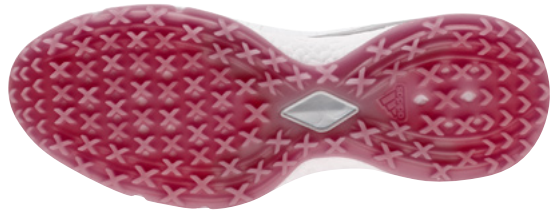

FW5641
ftwrwhite/wildpink/silvermet
Available 01 Feb 2021